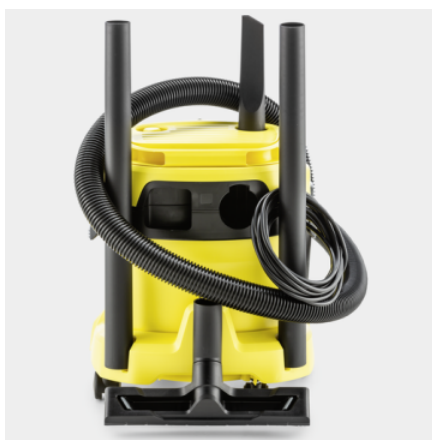

WD 2 PLUS V-12/4/18/C

Equipped with blower function and single-piece cartridge filter: The wet and dry vacuum cleaner WD 2 Plus V-12/4/18/C has a 12 l plastic container, 4 m cable and 1.8 m suction hose.

Order no.

1.628-009.0

- Compact design with practical accessories storage
- Fleece filter bag
- Practical blower function

Technical data

EAN code		4054278874555
Energy use	W	1000
Container capacity	l	12
Container material		Plastic
Power cable	m	4
Standard accessory ID	mm	35
Supply voltage	V / Hz	220 - 240 / 50 - 60
Colour		Yellow
Weight without accessories	kg	4.3
Weight incl. packaging	kg	6.3
Dimensions (L × W × H)	mm	349 × 328 × 378

روبروی پالایشگاه نفت پارس، پلاک ۱۲

One-piece cartridge filter

- For wet and dry vacuuming without additional filter replacement.
- Simple installation and removal of filter by turning without additional locking part.

Practical accessory storage

- Space-saving, secure and easily accessible accessories storage.
- Compact device storage.

Practical blower function

- Where vacuuming is not possible, the practical blower function can be used.
- Effortless dirt removal, e.g. from a gravel bed.